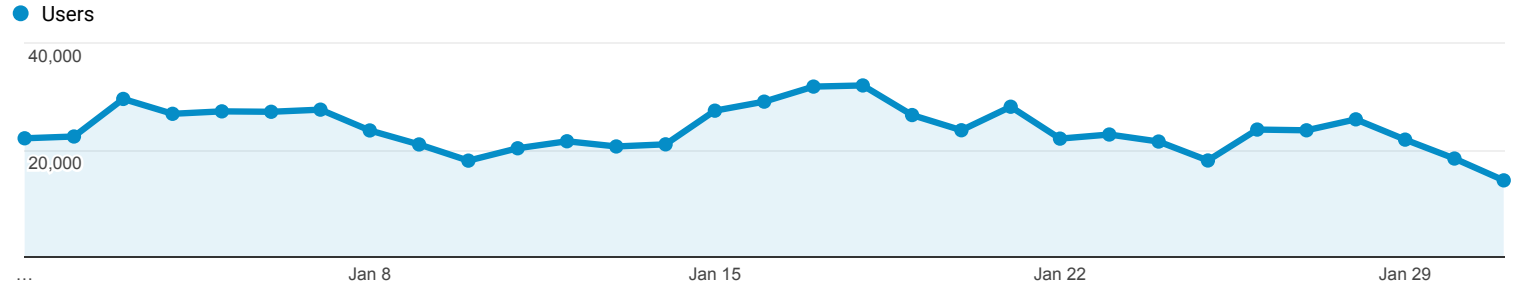

Audience Overview

All Users
100.00% Users

Jan 1, 2018 - Jan 31, 2018

Overview

■ New Visitor ■ Returning Visitor

Language	Users	% Users
1. hr	153,205	31.03%
2. hr-hr	115,871	23.47%
3. en-us	82,738	16.76%
4. sr-rs	60,578	12.27%
5. sr	21,394	4.33%
6. en-gb	13,119	2.66%
7. de	6,514	1.32%
8. hr-ba	5,769	1.17%
9. hr-rs	4,374	0.89%
10. bs-ba	3,737	0.76%