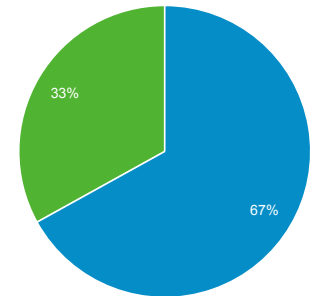

Audience Overview

All Users
100.00% Users

Jan 1, 2018 - Jan 31, 2018

Overview

■ New Visitor ■ Returning Visitor

Language	Users	% Users
1. hr	153,205	31.03%
2. hr-hr	115,871	23.47%
3. en-us	82,738	16.76%
4. sr-rs	60,578	12.27%
5. sr	21,394	4.33%
6. en-gb	13,119	2.66%
7. de	6,514	1.32%
8. hr-ba	5,769	1.17%
9. hr-rs	4,374	0.89%
10. bs-ba	3,737	0.76%